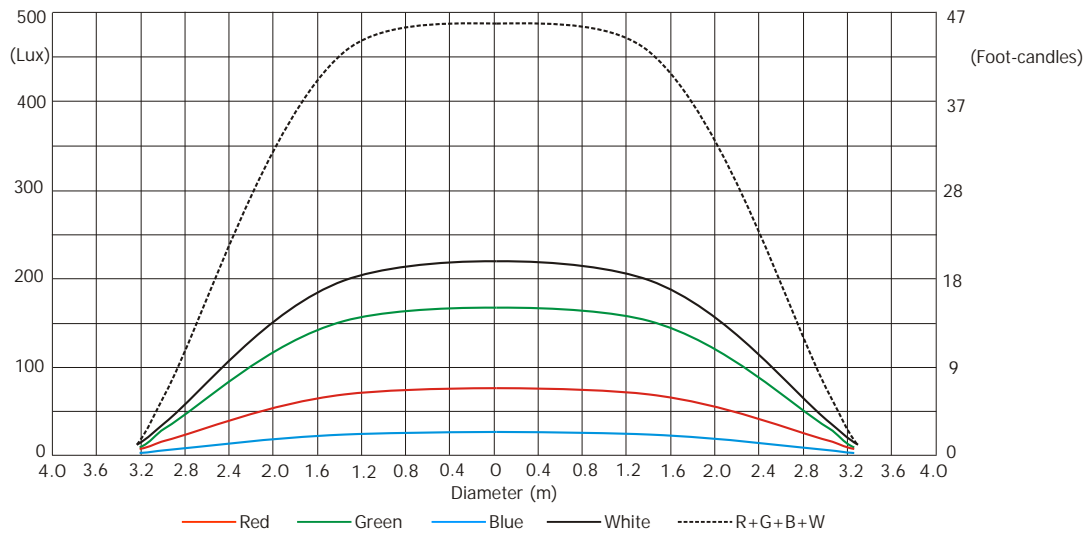

Robin 600 LEDWash

Photometric Diagram

Distance (m)	2	4	5	6	8	10	12	14	
Red	3831/356	958/89	613/57	426/40	240/22	153/14	106/10	78/7	Intensity (center) Lux/Footcandles
Green	6775/629	21694/157	1084/101	753/70	423/40	271/25	188/18	138/13	
Blue	1288/120	322/30	206/19	143/13	81/8	52/5	36/3	26/2.4	
White	9550/887	2387/222	1528/142	1061/99	597/56	382/36	265/25	195/18	
R+G+B+W	20875/1939	5218/485	3340/310	2319/216	1305/121	835/78	580/54	426/40	

Illuminance distribution

Total output (max): 4910 lm

Robin 600 LEDWash

Photometric Diagram

Distance (m)	2	4	5	6	8	10	12	14	
Red	544/51	136/13	87/8	60/6	34/3	22/2	15/1.4	11/1	Intensity (center) Lux/Footcandles
Green	1031/96	258/24	165/15	115/11	65/6	41/4	29/3	21/2	
Blue	200/19	50/5	32/3	22/2	13/1.2	8/0.7	6/0.5	4/0.4	
White	1338/124	334/31	214/20	149/14	84/8	54/5	37/4	27/2.5	
R+G+B+W	3038/282	759/71	486/45	338/31	190/18	122/11	84/8	62/6	

Illuminance distribution

Distance=5m

Total output (max): 8300 lm