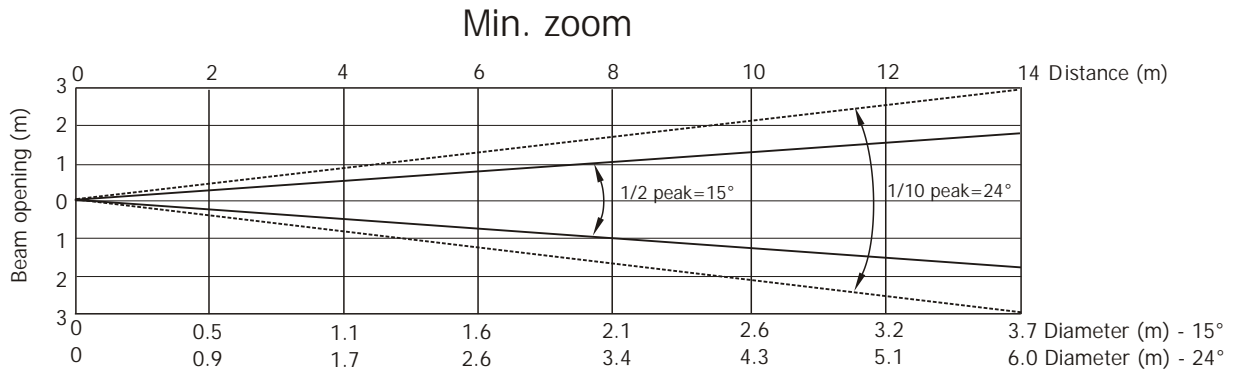

Robin 600 LEDWash

Photometric Diagram

Distance (m)	2	4	5	6	8	10	12	14	
Red	3831/356	958/89	613/57	426/40	240/22	153/14	106/10	78/7	Intensity (center) Lux/Footcandles
Green	6775/629	21694/157	1084/101	753/70	423/40	271/25	188/18	138/13	
Blue	1288/120	322/30	206/19	143/13	81/8	52/5	36/3	26/2.4	
White	9550/887	2387/222	1528/142	1061/99	597/56	382/36	265/25	195/18	
R+G+B+W	20875/1939	5218/485	3340/310	2319/216	1305/121	835/78	580/54	426/40	

Illuminance distribution

Total output (max): 4910 lm

Robin 600 LEDWash

Photometric Diagram

Distance (m)	2	4	5	6	8	10	12	14	
Red	544/51	136/13	87/8	60/6	34/3	22/2	15/1.4	11/1	Intensity (center) Lux/Footcandles
Green	1031/96	258/24	165/15	115/11	65/6	41/4	29/3	21/2	
Blue	200/19	50/5	32/3	22/2	13/1.2	8/0.7	6/0.5	4/0.4	
White	1338/124	334/31	214/20	149/14	84/8	54/5	37/4	27/2.5	
R+G+B+W	3038/282	759/71	486/45	338/31	190/18	122/11	84/8	62/6	

Illuminance distribution

Distance=5m

Total output (max): 8300 lm