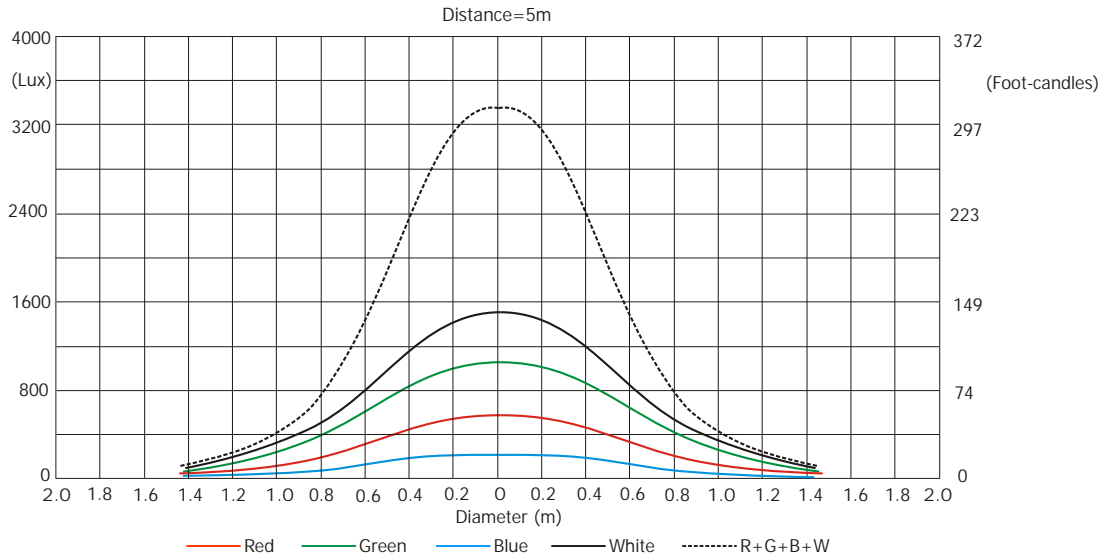

Robin 600 LEDWash

Photometric Diagram

Distance (m)	2	4	5	6	8	10	12	14	
Red	3831/356	958/89	613/57	426/40	240/22	153/14	106/10	78/7	Intensity (center) Lux/Footcandles
Green	6775/629	21694/157	1084/101	753/70	423/40	271/25	188/18	138/13	
Blue	1288/120	322/30	206/19	143/13	81/8	52/5	36/3	26/2.4	
White	9550/887	2387/222	1528/142	1061/99	597/56	382/36	265/25	195/18	
R+G+B+W	20875/1939	5218/485	3340/310	2319/216	1305/121	835/78	580/54	426/40	

Illuminance distribution

Total output (max): 4910 lm

Robin 600 LEDWash

Photometric Diagram

Distance (m)	2	4	5	6	8	10	12	14	
Red	544/51	136/13	87/8	60/6	34/3	22/2	15/1.4	11/1	Intensity (center) Lux/Footcandles
Green	1031/96	258/24	165/15	115/11	65/6	41/4	29/3	21/2	
Blue	200/19	50/5	32/3	22/2	13/1.2	8/0.7	6/0.5	4/0.4	
White	1338/124	334/31	214/20	149/14	84/8	54/5	37/4	27/2.5	
R+G+B+W	3038/282	759/71	486/45	338/31	190/18	122/11	84/8	62/6	

Illuminance distribution

Distance=5m

Total output (max): 8300 lm