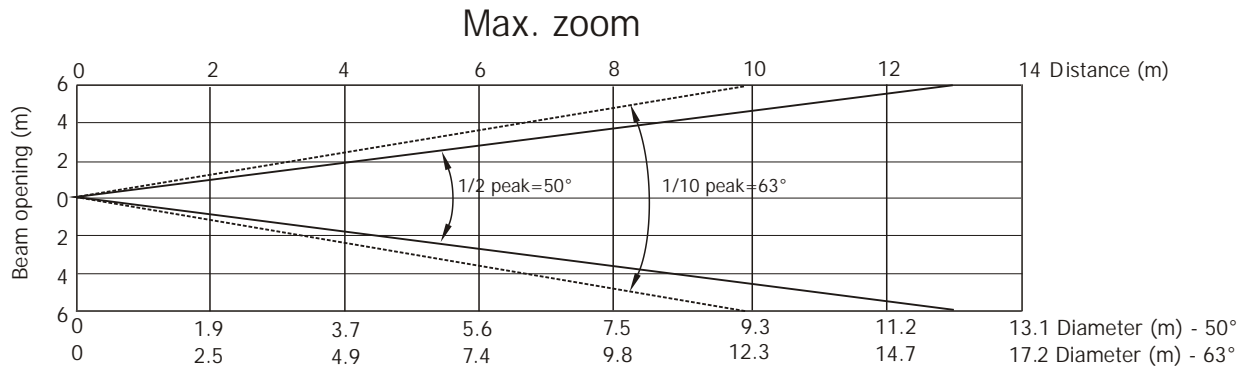

Robin 600 LEDWash

Photometric Diagram

Distance (m)	2	4	5	6	8	10	12	14	
Red	3831/356	958/89	613/57	426/40	240/22	153/14	106/10	78/7	Intensity (center) Lux/Footcandles
Green	6775/629	21694/157	1084/101	753/70	423/40	271/25	188/18	138/13	
Blue	1288/120	322/30	206/19	143/13	81/8	52/5	36/3	26/2.4	
White	9550/887	2387/222	1528/142	1061/99	597/56	382/36	265/25	195/18	
R+G+B+W	20875/1939	5218/485	3340/310	2319/216	1305/121	835/78	580/54	426/40	

Illuminance distribution

Total output (max): 4910 lm

Robin 600 LEDWash

Photometric Diagram

Distance (m)	2	4	5	6	8	10	12	14	
Red	544/51	136/13	87/8	60/6	34/3	22/2	15/1.4	11/1	Intensity (center) Lux/Footcandles
Green	1031/96	258/24	165/15	115/11	65/6	41/4	29/3	21/2	
Blue	200/19	50/5	32/3	22/2	13/1.2	8/0.7	6/0.5	4/0.4	
White	1338/124	334/31	214/20	149/14	84/8	54/5	37/4	27/2.5	
R+G+B+W	3038/282	759/71	486/45	338/31	190/18	122/11	84/8	62/6	

Illuminance distribution

Distance=5m

Total output (max): 8300 lm